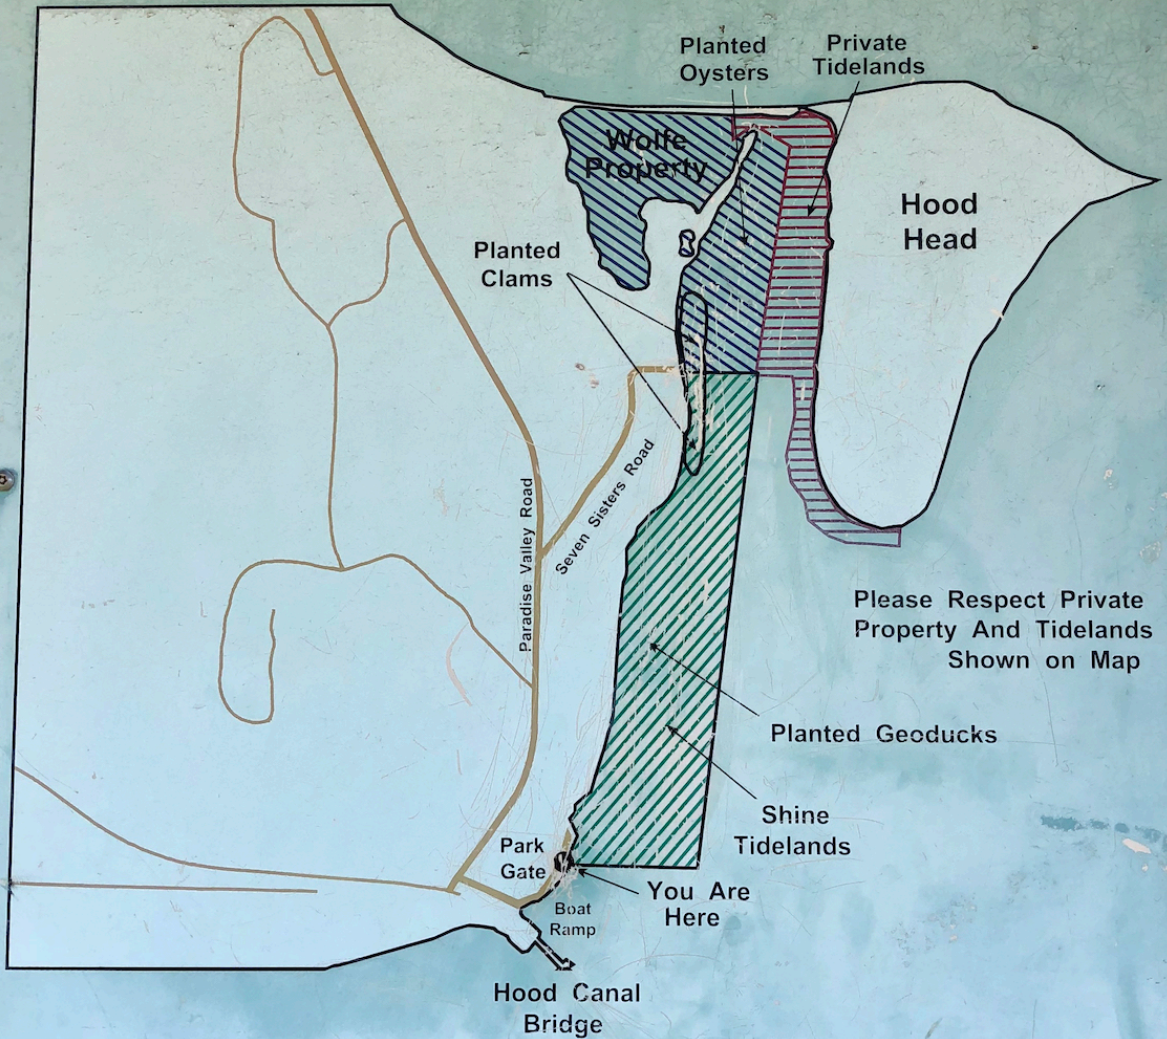

Shine Tidelands & Wolfe Property State Parks

Please Respect Private Property And Tidelands Shown on Map

WDFW Shellfish Rule Change
Hotline: 866-880-5431

WDOH PSP
Hotline: 800-562-5632

Shine Tidelands State Park Seasons
Clams
Oysters

Open

Wolfe Property State Park Seasons
Clams
Oysters

Open

Washington Department of
FISH and WILDLIFE